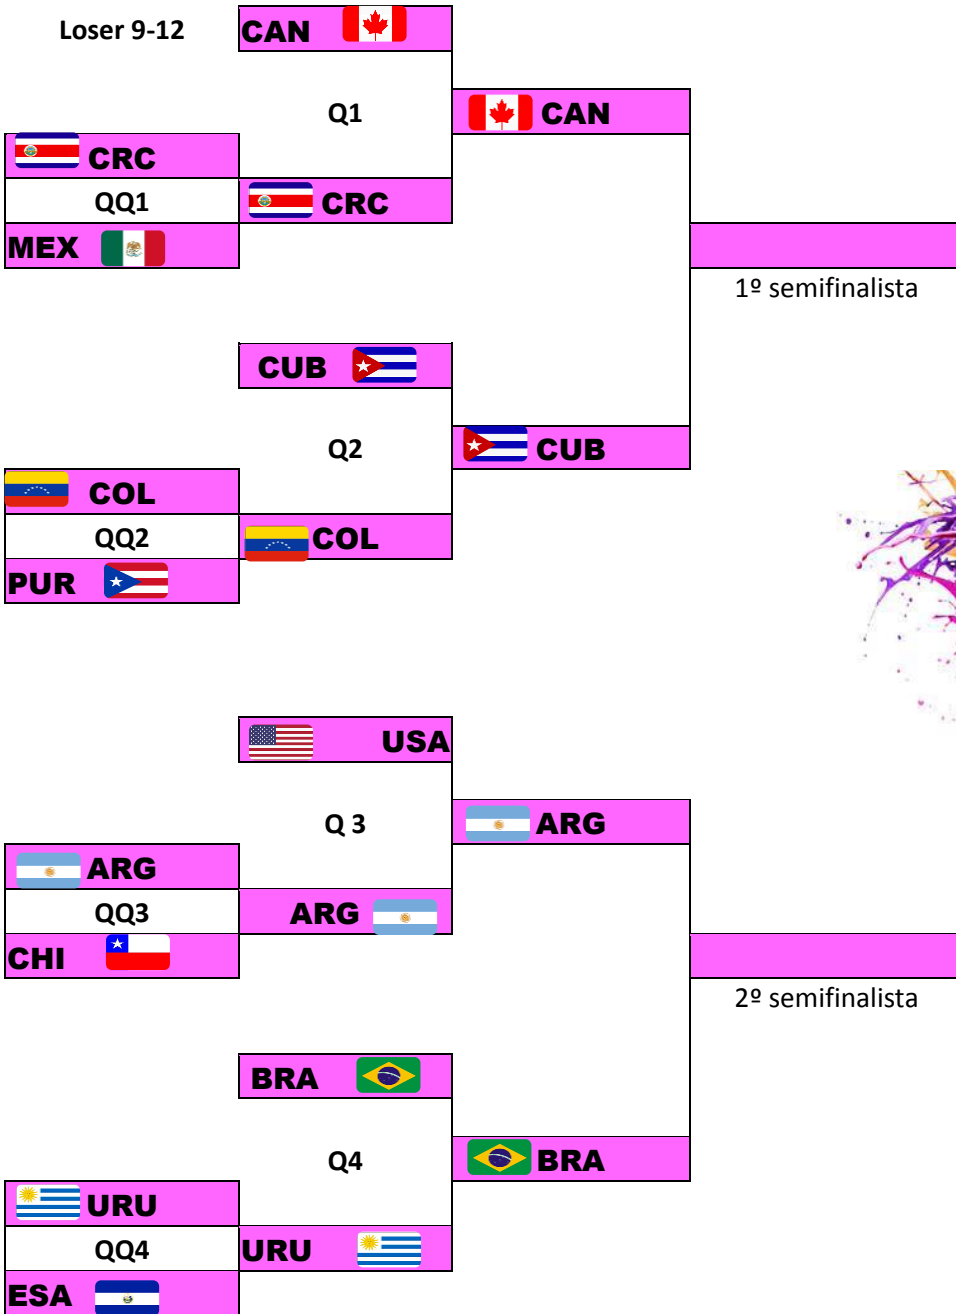

ROAD TO GOLD

WOMEN

XVIII PAN AMERICAN GAMES

WOMEN / MUJERES -MATCH RESULTS / SCHEDULE TORONTO, CANADA - 2015

MATCH No.	DATE	TIME	FASE	COURT	TEAM A	CODE	TEAM B	CODE	RESULT	DURATION
QUARTERFINALS										
36	18/07/2015	22:05	QF	1	Maestrini / Horta	BRA	Nieto / Gomez	URU	2-1 (21-14, 19-21, 15-11)	1:00
35	18/07/2015	20:05	QF	1	Humana / Pischike	CAN	Cope / Alfaro	CRC	2-0 (21-12, 21-12)	0:37
34	18/07/2015	17:50	QF	1	Flores / Martinez	CUB	Galindo / Galindo	COL	2-0 (21-18, 21-12)	0:38
33	18/07/2015	16:50	QF	1	Larsen / Metter	USA	Galley / Klug	ARG	0-2 18-21, 12-21)	0:42
CLASS. 9 - 12										
32	18/07/2015	23:26	Class.	1	Rivas / Mardones	CHI	Soler / Molina	ESA	2-1 (21-15, 19-21, 15-8)	0:59
31	18/07/2015	23:26	Class.	1	Bernier / Torruella	PUR	Revuelta / Candelas	MEX	0-2 (6-21, 18-21)	0:37
PRE-QUARTERFINALS										
30	17/07/2015	23:26	PQF	1	Nieto / Gomez	URU	Soler / Molina	ESA	2-0 (21-12, 21-16)	0:37
29	17/07/2015	22:25	PQF	1	Revuelta / Candelas	MEX	Cope / Alfaro	CRC	0-2 (18-21, 11-21)	0:41
28	17/07/2015	15:35	PQF	1	Galley / Klug	ARG	Rivas / Mardones	CHI	2-0 (21-9, 21-10)	0:32
27	17/07/2015	14:35	PQF	1	Galindo / Galindo	COL	Bernier / Torruella	PUR	2-0 (21-13, 22-20)	0:37
CLASS. 13 - 16										
26	17/07/2015	10:05	Class.	1	Machado / Rodriguez	NCA	Orellana / Recinos	GUA	1-2 (12-21, 23-21, 8-15)	0:51
25	17/07/2015	9:05	Class.	1	Smith-Johnson / Powery	CAY	Dyette / Davidson	TTO	0-2 (18-21, 18-21)	0:40
FASE POOL										
24	16/07/2015	23:05	C	1	Orellana / Recinos	GUA	Soler / Molina	ESA	1-2 (18-21, 23-21, 12-15)	1:02
23	16/07/2015	22:15	C	1	Larsen / Metter	USA	Galindo / Galindo	COL	2-0 (21-14, 21-18)	0:34
22	16/07/2015	15:35	B	1	Rivas / Mardones	CHI	Machado / Rodriguez	NCA	2-1 (21-13, 14-21, 15-10)	0:50
21	16/07/2015	14:35	D	1	Flores / Martinez	CUB	Dyette / Davidson	TTO	2-0 (21-12, 21-9)	0:32
20	16/07/2015	10:15	D	1	Galley / Klug	ARG	Revuelta / Candelas	MEX	2-0 (21-15, 21-10)	0:34
19	16/07/2015	9:05	B	1	Maestrini / Horta	BRA	Cope / Alfaro	CRC	2-1 (21-11, 18-21, 15-6)	0:53
18	15/07/2015	21:05	A	1	Bernier / Torruella	PUR	Smith-Johnson / Powery	CAY	2-0 (21-5, 21-11)	0:30
17	15/07/2015	20:05	A	1	Humana / Pischike	CAN	Nieto / Gomez	URU	2-0 (21-15, 21-14)	0:41
16	15/07/2015	17:35	C	1	Larsen / Metter	USA	Orellana / Recinos	GUA	2-0 (21-13, 21-18)	0:36
15	15/07/2015	16:40	D	1	Revuelta / Candelas	MEX	Dyette / Davidson	TTO	2-0 (25-23, 21-7)	0:35
14	15/07/2015	10:26	C	1	Galindo / Galindo	COL	Soler / Molina	ESA	2-0 (21-18, 21-12)	0:35
13	15/07/2015	9:05	D	1	Galley / Klug	ARG	Flores / Martinez	CUB	1-2 (21-19, 15-21, 13-15)	1:02
12	14/07/2015	23:07	A	1	Nieto / Gomez	URU	Smith-Johnson / Powery	CAY	2-0 (21-7, 21-7)	0:30
11	14/07/2015	22:20	B	1	Cope / Alfaro	CRC	Machado / Rodriguez	NCA	2-0 (21-15, 21-9)	0:33
10	14/07/2015	15:35	D	1	Revuelta / Candelas	MEX	Flores / Martinez	CUB	0-2 (18-21, 18-21)	0:41
9	14/07/2015	14:35	A	1	Humana / Pischike	CAN	Bernier / Torruella	PUR	2-0 (21-16, 21-15)	0:40
8	14/07/2015	10:05	D	1	Galley / Klug	ARG	Dyette / Davidson	TTO	2-0 (21-11, 21-13)	0:38
7	14/07/2015	9:05	B	1	Maestrini / Horta	BRA	Rivas / Mardones	CHI	2-0 (21-16, 21-7)	0:36
6	13/07/2015	21:05	A	1	Nieto / Gomez	URU	Bernier / Torruella	PUR	2-0 (21-15, 21-15)	0:41
5	13/07/2015	20:05	A	1	Humana / Pischike	CAN	Smith-Johnson / Powery	CAY	2-0 (21-8, 21-10)	0:30
4	13/07/2015	15:35	C	1	Galindo / Galindo	COL	Orellana / Recinos	GUA	2-0 (21-14, 21-15)	0:37
3	13/07/2015	14:35	C	1	Larsen / Metter	USA	Soler / Molina	ESA	2-0 (21-12, 21-14)	0:31
2	13/07/2015	10:05	B	1	Cope / Alfaro	CRC	Rivas / Mardones	CHI	2-1 (16-21, 21-14, 15-11)	1:00
1	13/07/2015	9:05	B	1	Maestrini / Horta	BRA	Machado / Rodriguez	NCA	2-0 (21-7, 21-13)	0:30