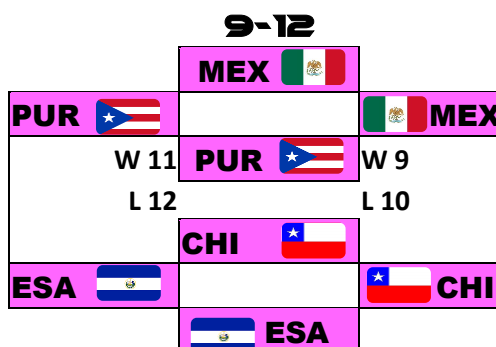

ROAD TO GOLD

WOMEN

XVIII PAN AMERICAN GAMES

WOMEN / MUJERES -MATCH RESULTS / SCHEDULE TORONTO, CANADA - 2015

MATCH No.	DATE	TIME	FASE	COURT	TEAM A	CODE	TEAM B	CODE	RESULT	DURATION
QUARTERFINALS										
36	18/07/2015	22:05	QF	1	Maestrini / Horta	BRA	Nieto / Gomez	URU	2-1 (21-14, 19-21, 15-11)	1:00
35	18/07/2015	20:05	QF	1	Humana / Pischike	CAN	Cope / Alfaro	CRC	2-0 (21-12, 21-12)	0:37
34	18/07/2015	17:50	QF	1	Flores / Martinez	CUB	Galindo / Galindo	COL	2-0 (21-18, 21-12)	0:38
33	18/07/2015	16:50	QF	1	Larsen / Metter	USA	Galley / Klug	ARG	0-2 18-21, 12-21)	0:42
CLASS. 9 - 12										
32	18/07/2015	23:26	Class.	1	Rivas / Mardones	CHI	Soler / Molina	ESA	2-1 (21-15, 19-21, 15-8)	0:59
31	18/07/2015	23:26	Class.	1	Bernier / Torruella	PUR	Revuelta / Candelas	MEX	0-2 (6-21, 18-21)	0:37
PRE-QUARTERFINALS										
30	17/07/2015	23:26	PQF	1	Nieto / Gomez	URU	Soler / Molina	ESA	2-0 (21-12, 21-16)	0:37
29	17/07/2015	22:25	PQF	1	Revuelta / Candelas	MEX	Cope / Alfaro	CRC	0-2 (18-21, 11-21)	0:41
28	17/07/2015	15:35	PQF	1	Galley / Klug	ARG	Rivas / Mardones	CHI	2-0 (21-9, 21-10)	0:32
27	17/07/2015	14:35	PQF	1	Galindo / Galindo	COL	Bernier / Torruella	PUR	2-0 (21-13, 22-20)	0:37
CLASS. 13 - 16										
26	17/07/2015	10:05	Class.	1	Machado / Rodriguez	NCA	Orellana / Recinos	GUA	1-2 (12-21, 23-21, 8-15)	0:51
25	17/07/2015	9:05	Class.	1	Smith-Johnson / Powery	CAY	Dyette / Davidson	TTO	0-2 (18-21, 18-21)	0:40
FASE POOL										
24	16/07/2015	23:05	C	1	Orellana / Recinos	GUA	Soler / Molina	ESA	1-2 (18-21, 23-21, 12-15)	1:02
23	16/07/2015	22:15	C	1	Larsen / Metter	USA	Galindo / Galindo	COL	2-0 (21-14, 21-18)	0:34
22	16/07/2015	15:35	B	1	Rivas / Mardones	CHI	Machado / Rodriguez	NCA	2-1 (21-13, 14-21, 15-10)	0:50
21	16/07/2015	14:35	D	1	Flores / Martinez	CUB	Dyette / Davidson	TTO	2-0 (21-12, 21-9)	0:32
20	16/07/2015	10:15	D	1	Galley / Klug	ARG	Revuelta / Candelas	MEX	2-0 (21-15, 21-10)	0:34
19	16/07/2015	9:05	B	1	Maestrini / Horta	BRA	Cope / Alfaro	CRC	2-1 (21-11, 18-21, 15-6)	0:53
18	15/07/2015	21:05	A	1	Bernier / Torruella	PUR	Smith-Johnson / Powery	CAY	2-0 (21-5, 21-11)	0:30
17	15/07/2015	20:05	A	1	Humana / Pischike	CAN	Nieto / Gomez	URU	2-0 (21-15, 21-14)	0:41
16	15/07/2015	17:35	C	1	Larsen / Metter	USA	Orellana / Recinos	GUA	2-0 (21-13, 21-18)	0:36
15	15/07/2015	16:40	D	1	Revuelta / Candelas	MEX	Dyette / Davidson	TTO	2-0 (25-23, 21-7)	0:35
14	15/07/2015	10:26	C	1	Galindo / Galindo	COL	Soler / Molina	ESA	2-0 (21-18, 21-12)	0:35
13	15/07/2015	9:05	D	1	Galley / Klug	ARG	Flores / Martinez	CUB	1-2 (21-19, 15-21, 13-15)	1:02
12	14/07/2015	23:07	A	1	Nieto / Gomez	URU	Smith-Johnson / Powery	CAY	2-0 (21-7, 21-7)	0:30
11	14/07/2015	22:20	B	1	Cope / Alfaro	CRC	Machado / Rodriguez	NCA	2-0 (21-15, 21-9)	0:33
10	14/07/2015	15:35	D	1	Revuelta / Candelas	MEX	Flores / Martinez	CUB	0-2 (18-21, 18-21)	0:41
9	14/07/2015	14:35	A	1	Humana / Pischike	CAN	Bernier / Torruella	PUR	2-0 (21-16, 21-15)	0:40
8	14/07/2015	10:05	D	1	Galley / Klug	ARG	Dyette / Davidson	TTO	2-0 (21-11, 21-13)	0:38
7	14/07/2015	9:05	B	1	Maestrini / Horta	BRA	Rivas / Mardones	CHI	2-0 (21-16, 21-7)	0:36
6	13/07/2015	21:05	A	1	Nieto / Gomez	URU	Bernier / Torruella	PUR	2-0 (21-15, 21-15)	0:41
5	13/07/2015	20:05	A	1	Humana / Pischike	CAN	Smith-Johnson / Powery	CAY	2-0 (21-8, 21-10)	0:30
4	13/07/2015	15:35	C	1	Galindo / Galindo	COL	Orellana / Recinos	GUA	2-0 (21-14, 21-15)	0:37
3	13/07/2015	14:35	C	1	Larsen / Metter	USA	Soler / Molina	ESA	2-0 (21-12, 21-14)	0:31
2	13/07/2015	10:05	B	1	Cope / Alfaro	CRC	Rivas / Mardones	CHI	2-1 (16-21, 21-14, 15-11)	1:00
1	13/07/2015	9:05	B	1	Maestrini / Horta	BRA	Machado / Rodriguez	NCA	2-0 (21-7, 21-13)	0:30