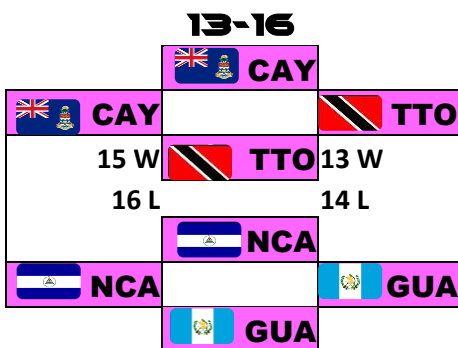

ROAD TO GOLD

WOMEN

XVIII PAN AMERICAN GAMES

WOMEN / MUJERES -MATCH RESULTS / SCHEDULE TORONTO, CANADA - 2015

MATCH No.	DATE	TIME	FASE	COURT	TEAM A	CODE	TEAM B	CODE	RESULT	DURATION
QUARTERFINALS										
36	18/07/2015	22:05	QF	1	Maestrini / Horta	BRA	Nieto / Gomez	URU	2-1 (21-14, 19-21, 15-11)	1:00
35	18/07/2015	20:05	QF	1	Humana / Pischike	CAN	Cope / Alfaro	CRC	2-0 (21-12, 21-12)	0:37
34	18/07/2015	17:50	QF	1	Flores / Martinez	CUB	Galindo / Galindo	COL	2-0 (21-18, 21-12)	0:38
33	18/07/2015	16:50	QF	1	Larsen / Metter	USA	Galley / Klug	ARG	0-2 18-21, 12-21)	0:42
CLASS. 9 - 12										
32	18/07/2015	23:26	Class.	1	Rivas / Mardones	CHI	Soler / Molina	ESA	2-1 (21-15, 19-21, 15-8)	0:59
31	18/07/2015	23:26	Class.	1	Bernier / Torruella	PUR	Revuelta / Candelas	MEX	0-2 (6-21, 18-21)	0:37
PRE-QUARTERFINALS										
30	17/07/2015	23:26	PQF	1	Nieto / Gomez	URU	Soler / Molina	ESA	2-0 (21-12, 21-16)	0:37
29	17/07/2015	22:25	PQF	1	Revuelta / Candelas	MEX	Cope / Alfaro	CRC	0-2 (18-21, 11-21)	0:41
28	17/07/2015	15:35	PQF	1	Galley / Klug	ARG	Rivas / Mardones	CHI	2-0 (21-9, 21-10)	0:32
27	17/07/2015	14:35	PQF	1	Galindo / Galindo	COL	Bernier / Torruella	PUR	2-0 (21-13, 22-20)	0:37
CLASS. 13 - 16										
26	17/07/2015	10:05	Class.	1	Machado / Rodriguez	NCA	Orellana / Recinos	GUA	1-2 (12-21, 23-21, 8-15)	0:51
25	17/07/2015	9:05	Class.	1	Smith-Johnson / Powery	CAY	Dyette / Davidson	TTO	0-2 (18-21, 18-21)	0:40
FASE POOL										
24	16/07/2015	23:05	C	1	Orellana / Recinos	GUA	Soler / Molina	ESA	1-2 (18-21, 23-21, 12-15)	1:02
23	16/07/2015	22:15	C	1	Larsen / Metter	USA	Galindo / Galindo	COL	2-0 (21-14, 21-18)	0:34
22	16/07/2015	15:35	B	1	Rivas / Mardones	CHI	Machado / Rodriguez	NCA	2-1 (21-13, 14-21, 15-10)	0:50
21	16/07/2015	14:35	D	1	Flores / Martinez	CUB	Dyette / Davidson	TTO	2-0 (21-12, 21-9)	0:32
20	16/07/2015	10:15	D	1	Galley / Klug	ARG	Revuelta / Candelas	MEX	2-0 (21-15, 21-10)	0:34
19	16/07/2015	9:05	B	1	Maestrini / Horta	BRA	Cope / Alfaro	CRC	2-1 (21-11, 18-21, 15-6)	0:53
18	15/07/2015	21:05	A	1	Bernier / Torruella	PUR	Smith-Johnson / Powery	CAY	2-0 (21-5, 21-11)	0:30
17	15/07/2015	20:05	A	1	Humana / Pischike	CAN	Nieto / Gomez	URU	2-0 (21-15, 21-14)	0:41
16	15/07/2015	17:35	C	1	Larsen / Metter	USA	Orellana / Recinos	GUA	2-0 (21-13, 21-18)	0:36
15	15/07/2015	16:40	D	1	Revuelta / Candelas	MEX	Dyette / Davidson	TTO	2-0 (25-23, 21-7)	0:35
14	15/07/2015	10:26	C	1	Galindo / Galindo	COL	Soler / Molina	ESA	2-0 (21-18, 21-12)	0:35
13	15/07/2015	9:05	D	1	Galley / Klug	ARG	Flores / Martinez	CUB	1-2 (21-19, 15-21, 13-15)	1:02
12	14/07/2015	23:07	A	1	Nieto / Gomez	URU	Smith-Johnson / Powery	CAY	2-0 (21-7, 21-7)	0:30
11	14/07/2015	22:20	B	1	Cope / Alfaro	CRC	Machado / Rodriguez	NCA	2-0 (21-15, 21-9)	0:33
10	14/07/2015	15:35	D	1	Revuelta / Candelas	MEX	Flores / Martinez	CUB	0-2 (18-21, 18-21)	0:41
9	14/07/2015	14:35	A	1	Humana / Pischike	CAN	Bernier / Torruella	PUR	2-0 (21-16, 21-15)	0:40
8	14/07/2015	10:05	D	1	Galley / Klug	ARG	Dyette / Davidson	TTO	2-0 (21-11, 21-13)	0:38
7	14/07/2015	9:05	B	1	Maestrini / Horta	BRA	Rivas / Mardones	CHI	2-0 (21-16, 21-7)	0:36
6	13/07/2015	21:05	A	1	Nieto / Gomez	URU	Bernier / Torruella	PUR	2-0 (21-15, 21-15)	0:41
5	13/07/2015	20:05	A	1	Humana / Pischike	CAN	Smith-Johnson / Powery	CAY	2-0 (21-8, 21-10)	0:30
4	13/07/2015	15:35	C	1	Galindo / Galindo	COL	Orellana / Recinos	GUA	2-0 (21-14, 21-15)	0:37
3	13/07/2015	14:35	C	1	Larsen / Metter	USA	Soler / Molina	ESA	2-0 (21-12, 21-14)	0:31
2	13/07/2015	10:05	B	1	Cope / Alfaro	CRC	Rivas / Mardones	CHI	2-1 (16-21, 21-14, 15-11)	1:00
1	13/07/2015	9:05	B	1	Maestrini / Horta	BRA	Machado / Rodriguez	NCA	2-0 (21-7, 21-13)	0:30