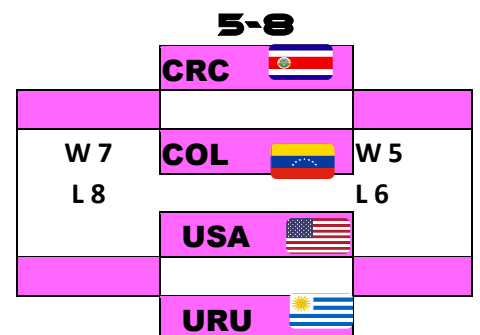

ROAD TO GOLD

WOMEN

XVIII PAN AMERICAN GAMES

WOMEN / MUJERES -MATCH RESULTS / SCHEDULE TORONTO, CANADA - 2015

MATCH No.	DATE	TIME	FASE	COURT	TEAM A	CODE	TEAM B	CODE	RESULT	DURATION
QUARTERFINALS										
36	18/07/2015	22:05	QF	1	Maestrini / Horta	BRA	Nieto / Gomez	URU	2-1 (21-14, 19-21, 15-11)	1:00
35	18/07/2015	20:05	QF	1	Humana / Pischike	CAN	Cope / Alfaro	CRC	2-0 (21-12, 21-12)	0:37
34	18/07/2015	17:50	QF	1	Flores / Martinez	CUB	Galindo / Galindo	COL	2-0 (21-18, 21-12)	0:38
33	18/07/2015	16:50	QF	1	Larsen / Metter	USA	Galley / Klug	ARG	0-2 18-21, 12-21)	0:42
CLASS. 9 - 12										
32	18/07/2015	23:26	Class.	1	Rivas / Mardones	CHI	Soler / Molina	ESA	2-1 (21-15, 19-21, 15-8)	0:59
31	18/07/2015	23:26	Class.	1	Bernier / Torruella	PUR	Revuelta / Candelas	MEX	0-2 (6-21, 18-21)	0:37
PRE-QUARTERFINALS										
30	17/07/2015	23:26	PQF	1	Nieto / Gomez	URU	Soler / Molina	ESA	2-0 (21-12, 21-16)	0:37
29	17/07/2015	22:25	PQF	1	Revuelta / Candelas	MEX	Cope / Alfaro	CRC	0-2 (18-21, 11-21)	0:41
28	17/07/2015	15:35	PQF	1	Galley / Klug	ARG	Rivas / Mardones	CHI	2-0 (21-9, 21-10)	0:32
27	17/07/2015	14:35	PQF	1	Galindo / Galindo	COL	Bernier / Torruella	PUR	2-0 (21-13, 22-20)	0:37
CLASS. 13 - 16										
26	17/07/2015	10:05	Class.	1	Machado / Rodriguez	NCA	Orellana / Recinos	GUA	1-2 (12-21, 23-21, 8-15)	0:51
25	17/07/2015	9:05	Class.	1	Smith-Johnson / Powery	CAY	Dyette / Davidson	TTO	0-2 (18-21, 18-21)	0:40
FASE POOL										
24	16/07/2015	23:05	C	1	Orellana / Recinos	GUA	Soler / Molina	ESA	1-2 (18-21, 23-21, 12-15)	1:02
23	16/07/2015	22:15	C	1	Larsen / Metter	USA	Galindo / Galindo	COL	2-0 (21-14, 21-18)	0:34
22	16/07/2015	15:35	B	1	Rivas / Mardones	CHI	Machado / Rodriguez	NCA	2-1 (21-13, 14-21, 15-10)	0:50
21	16/07/2015	14:35	D	1	Flores / Martinez	CUB	Dyette / Davidson	TTO	2-0 (21-12, 21-9)	0:32
20	16/07/2015	10:15	D	1	Galley / Klug	ARG	Revuelta / Candelas	MEX	2-0 (21-15, 21-10)	0:34
19	16/07/2015	9:05	B	1	Maestrini / Horta	BRA	Cope / Alfaro	CRC	2-1 (21-11, 18-21, 15-6)	0:53
18	15/07/2015	21:05	A	1	Bernier / Torruella	PUR	Smith-Johnson / Powery	CAY	2-0 (21-5, 21-11)	0:30
17	15/07/2015	20:05	A	1	Humana / Pischike	CAN	Nieto / Gomez	URU	2-0 (21-15, 21-14)	0:41
16	15/07/2015	17:35	C	1	Larsen / Metter	USA	Orellana / Recinos	GUA	2-0 (21-13, 21-18)	0:36
15	15/07/2015	16:40	D	1	Revuelta / Candelas	MEX	Dyette / Davidson	TTO	2-0 (25-23, 21-7)	0:35
14	15/07/2015	10:26	C	1	Galindo / Galindo	COL	Soler / Molina	ESA	2-0 (21-18, 21-12)	0:35
13	15/07/2015	9:05	D	1	Galley / Klug	ARG	Flores / Martinez	CUB	1-2 (21-19, 15-21, 13-15)	1:02
12	14/07/2015	23:07	A	1	Nieto / Gomez	URU	Smith-Johnson / Powery	CAY	2-0 (21-7, 21-7)	0:30
11	14/07/2015	22:20	B	1	Cope / Alfaro	CRC	Machado / Rodriguez	NCA	2-0 (21-15, 21-9)	0:33
10	14/07/2015	15:35	D	1	Revuelta / Candelas	MEX	Flores / Martinez	CUB	0-2 (18-21, 18-21)	0:41
9	14/07/2015	14:35	A	1	Humana / Pischike	CAN	Bernier / Torruella	PUR	2-0 (21-16, 21-15)	0:40
8	14/07/2015	10:05	D	1	Galley / Klug	ARG	Dyette / Davidson	TTO	2-0 (21-11, 21-13)	0:38
7	14/07/2015	9:05	B	1	Maestrini / Horta	BRA	Rivas / Mardones	CHI	2-0 (21-16, 21-7)	0:36
6	13/07/2015	21:05	A	1	Nieto / Gomez	URU	Bernier / Torruella	PUR	2-0 (21-15, 21-15)	0:41
5	13/07/2015	20:05	A	1	Humana / Pischike	CAN	Smith-Johnson / Powery	CAY	2-0 (21-8, 21-10)	0:30
4	13/07/2015	15:35	C	1	Galindo / Galindo	COL	Orellana / Recinos	GUA	2-0 (21-14, 21-15)	0:37
3	13/07/2015	14:35	C	1	Larsen / Metter	USA	Soler / Molina	ESA	2-0 (21-12, 21-14)	0:31
2	13/07/2015	10:05	B	1	Cope / Alfaro	CRC	Rivas / Mardones	CHI	2-1 (16-21, 21-14, 15-11)	1:00
1	13/07/2015	9:05	B	1	Maestrini / Horta	BRA	Machado / Rodriguez	NCA	2-0 (21-7, 21-13)	0:30